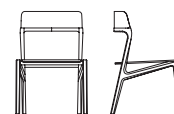

65310
Sedia in frassino, seduta e schienale in cuoio
Chair in ash wood, seat and backrest in saddle leather
cm 57 x 57 x h 81
in 22 1/2 x 22 1/2 x h 31 7/8

65311
Sedia in frassino, seduta in tessuto
Chair in ash wood, seat in fabric
cm 57 x 57 x h 81
in 22 1/2 x 22 1/2 x h 31 7/8

65312
Sedia in frassino, seduta e schienale in pelle
Chair in ash wood, seat and backrest in leather
cm 57 x 57 x h 81
in 22 1/2 x 22 1/2 x h 31 7/8

65315
Poltroncina in frassino, seduta, schienale e braccioli in cuoio
Small armchair in ash wood, seat, backrest and armrests in saddle leather
cm 59 x 57 x h 81
in 23 1/4 x 22 1/2 x h 31 7/8

65316
Poltroncina in frassino, seduta, schienale e braccioli in pelle
Small armchair in ash wood, seat, backrest and armrests in leather
cm 59 x 57 x h 81
in 23 1/4 x 22 1/2 x h 31 7/8

65317
Poltroncina in frassino, seduta in tessuto
Small armchair in ash wood, seat in fabric
cm 59 x 57 x h 81
in 23 1/4 x 22 1/2 x h 31 7/8