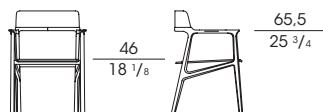

65310
Sedia in frassino, seduta e schienale in cuoio
Chair in ash wood, seat and backrest in saddle leather
cm 57 x 57 x h 81
in 22 1/2 x 22 1/2 x h 31 7/8

65311
Sedia in frassino, seduta in tessuto
Chair in ash wood, seat in fabric
cm 57 x 57 x h 81
in 22 1/2 x 22 1/2 x h 31 7/8

65312
Sedia in frassino, seduta e schienale in pelle
Chair in ash wood, seat and backrest in leather
cm 57 x 57 x h 81
in 22 1/2 x 22 1/2 x h 31 7/8

65315
Poltroncina in frassino, seduta, schienale e braccioli in cuoio
Small armchair in ash wood, seat, backrest and armrests in saddle leather
cm 59 x 57 x h 81
in 23 1/4 x 22 1/2 x h 31 7/8