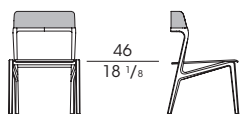

65310
Sedia in frassino, seduta e schienale in cuoio
Chair in ash wood, seat and backrest in saddle leather
cm 57 x 57 x h 81
in 22 1/2 x 22 1/2 x h 31 7/8

65311
Sedia in frassino, seduta in tessuto
Chair in ash wood, seat in fabric
cm 57 x 57 x h 81
in 22 1/2 x 22 1/2 x h 31 7/8

65312
Sedia in frassino, seduta e schienale in pelle
Chair in ash wood, seat and backrest in leather
cm 57 x 57 x h 81
in 22 1/2 x 22 1/2 x h 31 7/8

65315
Poltroncina in frassino, seduta, schienale e braccioli in cuoio
Small armchair in ash wood, seat, backrest and armrests in saddle leather
cm 59 x 57 x h 81
in 23 1/4 x 22 1/2 x h 31 7/8

65316
Poltroncina in frassino, seduta, schienale e braccioli in pelle
Small armchair in ash wood, seat, backrest and armrests in leather
cm 59 x 57 x h 81
in 23 1/4 x 22 1/2 x h 31 7/8

65317
Poltroncina in frassino, seduta in tessuto
Small armchair in ash wood, seat in fabric
cm 59 x 57 x h 81
in 23 1/4 x 22 1/2 x h 31 7/8