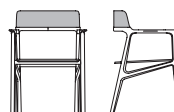

65310
Sedia in frassino, seduta e schienale in cuoio
Chair in ash wood, seat and backrest in saddle leather
cm 57 x 57 x h 81
in 22 1/2 x 22 1/2 x h 31 7/8

65311
Sedia in frassino, seduta in tessuto
Chair in ash wood, seat in fabric
cm 57 x 57 x h 81
in 22 1/2 x 22 1/2 x h 31 7/8

65312
Sedia in frassino, seduta e schienale in pelle
Chair in ash wood, seat and backrest in leather
cm 57 x 57 x h 81
in 22 1/2 x 22 1/2 x h 31 7/8

65315
Poltroncina in frassino, seduta, schienale e braccioli in cuoio
Small armchair in ash wood, seat, backrest and armrests in saddle leather
cm 59 x 57 x h 81
in 23 1/4 x 22 1/2 x h 31 7/8

65316
Poltroncina in frassino, seduta, schienale e braccioli in pelle
Small armchair in ash wood, seat, backrest and armrests in leather
cm 59 x 57 x h 81
in 23 1/4 x 22 1/2 x h 31 7/8

65317
Poltroncina in frassino, seduta in tessuto
Small armchair in ash wood, seat in fabric
cm 59 x 57 x h 81
in 23 1/4 x 22 1/2 x h 31 7/8