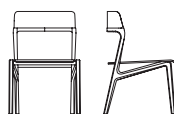

65310
Sedia in frassino, seduta e schienale in cuoio
Chair in ash wood, seat and backrest in saddle leather
cm 57 x 57 x h 81
in 22 1/2 x 22 1/2 x h 31 7/8

65311
Sedia in frassino, seduta in tessuto
Chair in ash wood, seat in fabric
cm 57 x 57 x h 81
in 22 1/2 x 22 1/2 x h 31 7/8

65312
Sedia in frassino, seduta e schienale in pelle
Chair in ash wood, seat and backrest in leather
cm 57 x 57 x h 81
in 22 1/2 x 22 1/2 x h 31 7/8

65315
Poltroncina in frassino, seduta, schienale e braccioli in cuoio
Small armchair in ash wood, seat, backrest and armrests in saddle leather
cm 59 x 57 x h 81
in 23 1/4 x 22 1/2 x h 31 7/8

65316
Poltroncina in frassino, seduta, schienale e braccioli in pelle
Small armchair in ash wood, seat, backrest and armrests in leather
cm 59 x 57 x h 81
in 23 1/4 x 22 1/2 x h 31 7/8

65317
Poltroncina in frassino, seduta in tessuto
Small armchair in ash wood, seat in fabric
cm 59 x 57 x h 81
in 23 1/4 x 22 1/2 x h 31 7/8