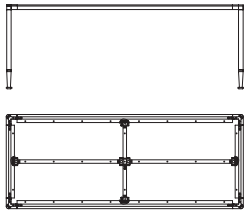

C 87003
Tavolo quadrato in acciaio, 6 doghe
Square table in steel, 6 slats
cm 162 x 162 x h 73
in 63 7/8 x 63 7/8 x h 28 3/4

C 87004
Tavolo rettangolare in acciaio, 8 doghe
Rectangular table in steel, 8 slats
cm 205 x 82 x h 73
in 80 3/4 x 32 1/4 x h 28 3/4

87030
per/for cod. 87004
Doga in rovere fossile
Slat in stone oak
cm 74 x 24 x h 1.5
in 71 1/2 x 9 1/2 x h 1/2

87031
per/for cod. 87004
Doga in afrormosia
Slat in afrormosia
cm 74 x 24 x h 1.5
in 71 1/2 x 9 1/2 x h 1/2

87032
per/for cod. 87004
Doga in pietra lavica dell'Etna
Slat in Etna lava stone
cm 74 x 24 x h 1.5
in 71 1/2 x 9 1/2 x h 1/2

3D 3B