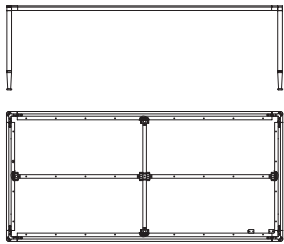

C 87000
Tavolo rettangolare in acciaio, 9 doghe
Rectangular table in steel, 9 slats
cm 240 x 110 x h 73
in 94 1/2 x 43 3/8 x h 28 3/4

C 87001
Tavolo rettangolare in acciaio, 6 doghe
Rectangular table in steel, 6 slats
cm 162 x 110 x h 73
in 63 7/8 x 43 3/8 x h 28 3/4