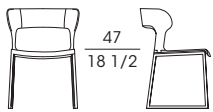

## 87040

Sedia in acciaio e betulla  
*Chair in steel and birch wood*  
cm 57 x 56 x h 78  
in 22 1/2 x 22 x h 30 3/4

1 Gea 87040 fin.3A