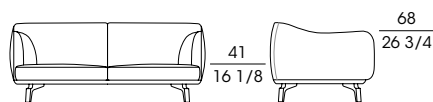

ACCESSORI

Cuscino in piuma cm 48x29 con rivestimento sfoderabile in tessuto o pelle.

Cuscino in piuma cm 63x42 con rivestimento sfoderabile in tessuto o pelle.

A series of fixed and sectional sofas and armchair with the frame in profiled steel and flexible coldfoamed polyurethane, covered with fibre. The base has feet in solid walnut canaletto wood with inserts painted in a bronze colour with natural effect. Two cushions cm 48x29 plus two cm 63x42 are recommended for each fixed sofa, while for each sectional element one cushion cm 48x29 plus one cm 63x42 are recommended. The padding is in flexible multi-density polyurethane, covered with fibre, while the upholstery in fabric or leather, with always a leather piping available in various colour shades, is technically removable, except for the basement.

ACCESSORIES

Cushion in feather cm 48x29, fabric or leather removable upholstery.

Cushion in feather cm 63x42, fabric or leather removable upholstery.

*SF **59000**
Divano rivestimento tessuto o pelle
Sofa fabric or leather upholstery
cm 185 x 101 x h 78
in 72 7/8 x 39 3/4 x h 30 3/4