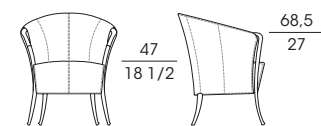

SF **63230**
Poltrona in faggio
Armchair in beech wood
cm 72 x 68 x h 81
in 28 1/2 x 26 3/4 x h 32

SF **63231**
Poltrona in faggio
Armchair in beech wood
cm 95 x 75 x h 81
in 37 1/2 x 29 1/2 x h 32

SF **63232**
Divano 2 posti in faggio
2-seat sofa in beech wood
cm 135 x 75 x h 81
in 53 x 29 1/2 x h 32

SF **63260**
Poltrona in faggio
Armchair in beech wood
cm 63 x 67 x h 90
in 23 3/4 x 26 1/4 x h 35 1/2

SF **63262**
Divano 2 posti in faggio
2-seat sofa in beech wood
cm 115 x 70 x h 90
in 45 1/4 x 27 1/2 x h 35 1/2

SF **63340**
Bergère in faggio
Wing chair in beech wood
cm 75 x 87 x h 105
in 29 1/2 x 34 1/4 x h 41 1/4

SF **63350**
Pouf in faggio
Stool in beech wood
cm 58 x 46 x h 45
in 22 7/8 x 18 x h 17 3/4

SF 63370
Poltrona in faggio con cuscino schienale
Armchair in beech wood with backrest cushion
cm 82 x 81 x h 78
in 32 1/4 x 32 x h 30 1/4

SF 63371
Poltrona in faggio senza cuscino schienale
Armchair in beech wood without backrest cushion
cm 82 x 81 x h 68
in 32 1/4 x 32 x h 26 3/4

64220
Poltrona in faggio e cuoio
Armchair in beech wood and saddle leather
cm 62 x 66 x h 88
in 24 1/2 x 26 x h 34 3/4