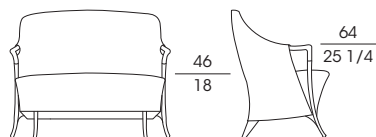

SF **63220**
Poltrona in faggio
Armchair in beech wood
cm 62 x 66 x h 88
in 24 1/2 x 26 x h 34 3/4

SF **63222**
Divano 2 posti in faggio
2-seat sofa in beech wood
cm 126 x 70 x h 88
in 49 1/2 x 27 1/2 x h 34 3/4

SF **63230**
Poltrona in faggio
Armchair in beech wood
cm 72 x 68 x h 81
in 28 1/2 x 26 3/4 x h 32

SF **63231**
Poltrona in faggio
Armchair in beech wood
cm 95 x 75 x h 81
in 37 1/2 x 29 1/2 x h 32

SF **63232**
Divano 2 posti in faggio
2-seat sofa in beech wood
cm 135 x 75 x h 81
in 53 x 29 1/2 x h 32

SF **63240**
Bergère in faggio
Wing chair in beech wood
cm 61 x 75 x h 121
in 24 x 29 1/2 x h 47 1/2

SF **63247**
Poggiatesta per art. 63240
Head roll for item 63240
cm 32 x h 11
in 12 1/2 x h 4 1/4

SF **63250**
Poltrona in faggio
Armchair in beech wood
cm 59 x 65 x h 104
in 23 1/4 x 25 1/2 x h 41

SF **63260**
Poltrona in faggio
Armchair in beech wood
cm 63 x 67 x h 90
in 23 3/4 x 26 1/4 x h 35 1/2

SF **63262**
Divano 2 posti in faggio
2-seat sofa in beech wood
cm 115 x 70 x h 90
in 45 1/4 x 27 1/2 x h 35 1/2