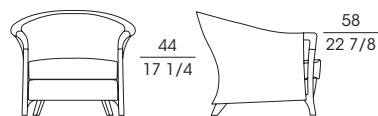

SF **63230**
Poltrona in faggio
Armchair in beech wood
cm 72 x 68 x h 81
in 28 1/2 x 26 3/4 x h 32

SF **63231**
Poltrona in faggio
Armchair in beech wood
cm 95 x 75 x h 81
in 37 1/2 x 29 1/2 x h 32

SF **63232**
Divano 2 posti in faggio
2-seat sofa in beech wood
cm 135 x 75 x h 81
in 53 x 29 1/2 x h 32

SF **63240**
Bergère in faggio
Wing chair in beech wood
cm 61 x 75 x h 121
in 24 x 29 1/2 x h 47 1/2

SF **63247**
Poggiatesta per art. 63240
Head roll for item 63240
cm 32 x h 11
in 12 1/2 x h 4 1/4

SF **63250**
Poltrona in faggio
Armchair in beech wood
cm 59 x 65 x h 104
in 23 1/4 x 25 1/2 x h 41

SF **63260**
Poltrona in faggio
Armchair in beech wood
cm 63 x 67 x h 90
in 23 3/4 x 26 1/4 x h 35 1/2

SF **63262**
Divano 2 posti in faggio
2-seat sofa in beech wood
cm 115 x 70 x h 90
in 45 1/4 x 27 1/2 x h 35 1/2

SF **63340**
Bergère in faggio
Wing chair in beech wood
cm 75 x 87 x h 105
in 29 1/2 x 34 1/4 x h 41 1/4

SF **63350**
Pouf in faggio
Stool in beech wood
cm 58 x 46 x h 45
in 22 7/8 x 18 x h 17 3/4

SF 63370
Poltrona in faggio con cuscino schienale
Armchair in beech wood with backrest cushion
cm 82 x 81 x h 78
in 32 1/4 x 32 x h 30 1/4