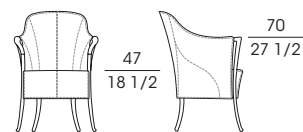

SF **63230**
Poltrona in faggio
Armchair in beech wood
cm 72 x 68 x h 81
in 28 1/2 x 26 3/4 x h 32

SF **63231**
Poltrona in faggio
Armchair in beech wood
cm 95 x 75 x h 81
in 37 1/2 x 29 1/2 x h 32

SF **63232**
Divano 2 posti in faggio
2-seat sofa in beech wood
cm 135 x 75 x h 81
in 53 x 29 1/2 x h 32

SF **63260**
Poltrona in faggio
Armchair in beech wood
cm 63 x 67 x h 90
in 23 3/4 x 26 1/4 x h 35 1/2

SF **63262**
Divano 2 posti in faggio
2-seat sofa in beech wood
cm 115 x 70 x h 90
in 45 1/4 x 27 1/2 x h 35 1/2

SF **63340**
Bergère in faggio
Wing chair in beech wood
cm 75 x 87 x h 105
in 29 1/2 x 34 1/4 x h 41 1/4

SF **63350**
Pouf in faggio
Stool in beech wood
cm 58 x 46 x h 45
in 22 7/8 x 18 x h 17 3/4

SF 63370
Poltrona in faggio con cuscino schienale
Armchair in beech wood with backrest cushion
cm 82 x 81 x h 78
in 32 1/4 x 32 x h 30 1/4

SF 63371
Poltrona in faggio senza cuscino schienale
Armchair in beech wood without backrest cushion
cm 82 x 81 x h 68
in 32 1/4 x 32 x h 26 3/4

64220
Poltrona in faggio e cuoio
Armchair in beech wood and saddle leather
cm 62 x 66 x h 88
in 24 1/2 x 26 x h 34 3/4