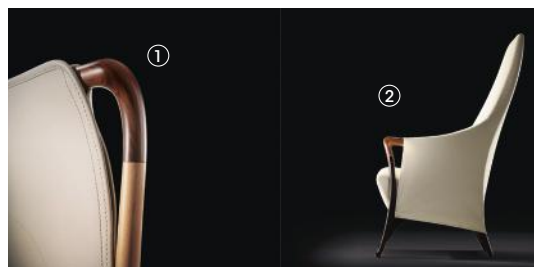

30	73	91	54		
23	38	58	70	63	75

1 Progetti 64220 saddle leather milky fin.30
2 Progetti 63240 aplomb 6589 fin.54