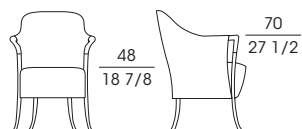

SF **63220**
Poltrona in faggio
Armchair in beech wood
cm 62 x 66 x h 88
in 24 1/2 x 26 x h 34 3/4

SF **63222**
Divano 2 posti in faggio
2-seat sofa in beech wood
cm 126 x 70 x h 88
in 49 1/2 x 27 1/2 x h 34 3/4

SF **63230**
Poltrona in faggio
Armchair in beech wood
cm 72 x 68 x h 81
in 28 1/2 x 26 3/4 x h 32

SF **63231**
Poltrona in faggio
Armchair in beech wood
cm 95 x 75 x h 81
in 37 1/2 x 29 1/2 x h 32

SF **63232**
Divano 2 posti in faggio
2-seat sofa in beech wood
cm 135 x 75 x h 81
in 53 x 29 1/2 x h 32