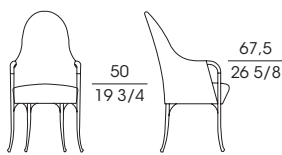

SF **63220**
Poltrona in faggio
Armchair in beech wood
cm 62 x 66 x h 88
in 24 1/2 x 26 x h 34 3/4

SF **63222**
Divano 2 posti in faggio
2-seat sofa in beech wood
cm 126 x 70 x h 88
in 49 1/2 x 27 1/2 x h 34 3/4

SF **63230**
Poltrona in faggio
Armchair in beech wood
cm 72 x 68 x h 81
in 28 1/2 x 26 3/4 x h 32

SF **63231**
Poltrona in faggio
Armchair in beech wood
cm 95 x 75 x h 81
in 37 1/2 x 29 1/2 x h 32

SF **63232**
Divano 2 posti in faggio
2-seat sofa in beech wood
cm 135 x 75 x h 81
in 53 x 29 1/2 x h 32

SF **63240**
Bergère in faggio
Wing chair in beech wood
cm 61 x 75 x h 121
in 24 x 29 1/2 x h 47 1/2

SF **63247**
Poggiatesta per art. 63240
Head roll for item 63240
cm 32 x h 11
in 12 1/2 x h 4 1/4

SF **63250**
Poltrona in faggio
Armchair in beech wood
cm 59 x 65 x h 104
in 23 1/4 x 25 1/2 x h 41

SF **63260**
Poltrona in faggio
Armchair in beech wood
cm 63 x 67 x h 90
in 23 3/4 x 26 1/4 x h 35 1/2

SF **63262**
Divano 2 posti in faggio
2-seat sofa in beech wood
cm 115 x 70 x h 90
in 45 1/4 x 27 1/2 x h 35 1/2