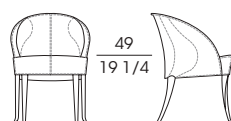

64270
Poltrona in faggio e cuoio
Armchair in beech wood and saddle leather
cm 57 x 60 x h 80
in 22 1/2 x 23 1/2 x h 31 1/2