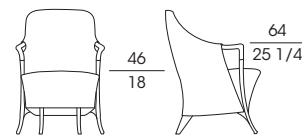

SF **63220**
Poltrona in faggio
Armchair in beech wood
cm 62 x 66 x h 88
in 24 1/2 x 26 x h 34 3/4

SF **63222**
Divano 2 posti in faggio
2-seat sofa in beech wood
cm 126 x 70 x h 88
in 49 1/2 x 27 1/2 x h 34 3/4

SF **63230**
Poltrona in faggio
Armchair in beech wood
cm 72 x 68 x h 81
in 28 1/2 x 26 3/4 x h 32

SF **63231**
Poltrona in faggio
Armchair in beech wood
cm 95 x 75 x h 81
in 37 1/2 x 29 1/2 x h 32

SF **63232**
Divano 2 posti in faggio
2-seat sofa in beech wood
cm 135 x 75 x h 81
in 53 x 29 1/2 x h 32

SF **63240**
Bergère in faggio
Wing chair in beech wood
cm 61 x 75 x h 121
in 24 x 29 1/2 x h 47 1/2

SF **63247**
Poggiatesta per art. 63240
Head roll for item 63240
cm 32 x h 11
in 12 1/2 x h 4 1/4

SF **63250**
Poltrona in faggio
Armchair in beech wood
cm 59 x 65 x h 104
in 23 1/4 x 25 1/2 x h 41

SF **63260**
Poltrona in faggio
Armchair in beech wood
cm 63 x 67 x h 90
in 23 3/4 x 26 1/4 x h 35 1/2

SF **63262**
Divano 2 posti in faggio
2-seat sofa in beech wood
cm 115 x 70 x h 90
in 45 1/4 x 27 1/2 x h 35 1/2