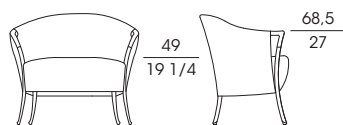

A series of armchairs, wing chairs, two-seat sofa and stool in solid beech wood, with polished or lacquered legs. The arms are in polished pau ferro. The padding of the seat and of the back is in non-deformable multi-density polyurethane and fibre. The upholstery is in fabric or leather, completely removable, or saddle leather for the codes 64220/64230/64270/64240/64350 in various color shades.

SF **63220**
Poltrona in faggio
Armchair in beech wood
cm 62 x 66 x h 88
in 24 1/2 x 26 x h 34 3/4

SF **63222**
Divano 2 posti in faggio
2-seat sofa in beech wood
cm 126 x 70 x h 88
in 49 1/2 x 27 1/2 x h 34 3/4

SF **63230**
Poltrona in faggio
Armchair in beech wood
cm 72 x 68 x h 81
in 28 1/2 x 26 3/4 x h 32

SF **63231**
Poltrona in faggio
Armchair in beech wood
cm 95 x 75 x h 81
in 37 1/2 x 29 1/2 x h 32

SF **63232**
Divano 2 posti in faggio
2-seat sofa in beech wood
cm 135 x 75 x h 81
in 53 x 29 1/2 x h 32