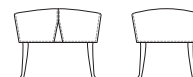

64350
Pouf in faggio e cuoio
Stool in beech wood and saddle leather
cm 58 x 46 x h 45
in 22 7/8 x 18 x h 17 3/4

30	73	91	54		
23	38	58	70	63	75