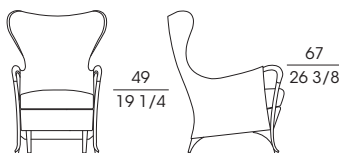

SF **63220**
Poltrona in faggio
Armchair in beech wood
cm 62 x 66 x h 88
in 24 1/2 x 26 x h 34 3/4

SF **63222**
Divano 2 posti in faggio
2-seat sofa in beech wood
cm 126 x 70 x h 88
in 49 1/2 x 27 1/2 x h 34 3/4

SF **63230**
Poltrona in faggio
Armchair in beech wood
cm 72 x 68 x h 81
in 28 1/2 x 26 3/4 x h 32

SF **63231**
Poltrona in faggio
Armchair in beech wood
cm 95 x 75 x h 81
in 37 1/2 x 29 1/2 x h 32

SF **63232**
Divano 2 posti in faggio
2-seat sofa in beech wood
cm 135 x 75 x h 81
in 53 x 29 1/2 x h 32

SF **63240**
Bergère in faggio
Wing chair in beech wood
cm 61 x 75 x h 121
in 24 x 29 1/2 x h 47 1/2

SF **63247**
Poggiatesta per art. 63240
Head roll for item 63240
cm 32 x h 11
in 12 1/2 x h 4 1/4

SF **63250**
Poltrona in faggio
Armchair in beech wood
cm 59 x 65 x h 104
in 23 1/4 x 25 1/2 x h 41

SF **63260**
Poltrona in faggio
Armchair in beech wood
cm 63 x 67 x h 90
in 23 3/4 x 26 1/4 x h 35 1/2

SF **63262**
Divano 2 posti in faggio
2-seat sofa in beech wood
cm 115 x 70 x h 90
in 45 1/4 x 27 1/2 x h 35 1/2