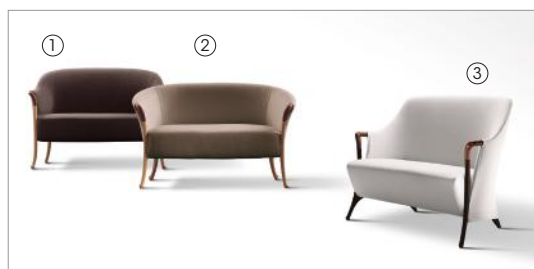

1 Progetti 63222 fanello 7823 fin.30
2 Progetti 63232 fanello 7822 fin.30
3 Progetti 63262 penny 6704 fin.54