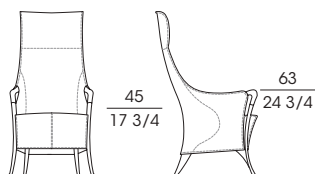

64240
Bergère in faggio e cuoio
Wing chair in beech wood and saddle leather
cm 61 x 75 x h 121
in 24 x 29 1/2 x h 47 1/2