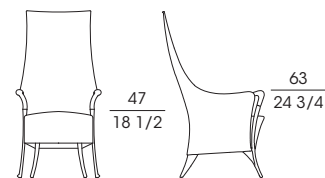

SF **63220**
Poltrona in faggio
Armchair in beech wood
cm 62 x 66 x h 88
in 24 1/2 x 26 x h 34 3/4

SF **63222**
Divano 2 posti in faggio
2-seat sofa in beech wood
cm 126 x 70 x h 88
in 49 1/2 x 27 1/2 x h 34 3/4

SF **63230**
Poltrona in faggio
Armchair in beech wood
cm 72 x 68 x h 81
in 28 1/2 x 26 3/4 x h 32

SF **63231**
Poltrona in faggio
Armchair in beech wood
cm 95 x 75 x h 81
in 37 1/2 x 29 1/2 x h 32

SF **63232**
Divano 2 posti in faggio
2-seat sofa in beech wood
cm 135 x 75 x h 81
in 53 x 29 1/2 x h 32