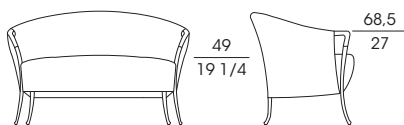

SF **63220**
Poltrona in faggio
Armchair in beech wood
cm 62 x 66 x h 88
in 24 1/2 x 26 x h 34 3/4

SF **63222**
Divano 2 posti in faggio
2-seat sofa in beech wood
cm 126 x 70 x h 88
in 49 1/2 x 27 1/2 x h 34 3/4

SF **63230**
Poltrona in faggio
Armchair in beech wood
cm 72 x 68 x h 81
in 28 1/2 x 26 3/4 x h 32

SF **63231**
Poltrona in faggio
Armchair in beech wood
cm 95 x 75 x h 81
in 37 1/2 x 29 1/2 x h 32

SF **63232**
Divano 2 posti in faggio
2-seat sofa in beech wood
cm 135 x 75 x h 81
in 53 x 29 1/2 x h 32