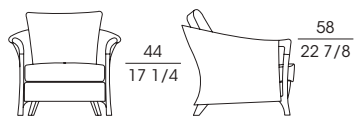

SF **63230**
Poltrona in faggio
Armchair in beech wood
cm 72 x 68 x h 81
in 28 1/2 x 26 3/4 x h 32

SF **63231**
Poltrona in faggio
Armchair in beech wood
cm 95 x 75 x h 81
in 37 1/2 x 29 1/2 x h 32

SF **63232**
Divano 2 posti in faggio
2-seat sofa in beech wood
cm 135 x 75 x h 81
in 53 x 29 1/2 x h 32

SF **63240**
Bergère in faggio
Wing chair in beech wood
cm 61 x 75 x h 121
in 24 x 29 1/2 x h 47 1/2

SF **63247**
Poggiatesta per art. 63240
Head roll for item 63240
cm 32 x h 11
in 12 1/2 x h 4 1/4

SF **63250**
Poltrona in faggio
Armchair in beech wood
cm 59 x 65 x h 104
in 23 1/4 x 25 1/2 x h 41

SF **63260**
Poltrona in faggio
Armchair in beech wood
cm 63 x 67 x h 90
in 23 3/4 x 26 1/4 x h 35 1/2

SF **63262**
Divano 2 posti in faggio
2-seat sofa in beech wood
cm 115 x 70 x h 90
in 45 1/4 x 27 1/2 x h 35 1/2

SF **63340**
Bergère in faggio
Wing chair in beech wood
cm 75 x 87 x h 105
in 29 1/2 x 34 1/4 x h 41 1/4

SF **63350**
Pouf in faggio
Stool in beech wood
cm 58 x 46 x h 45
in 22 7/8 x 18 x h 17 3/4

SF 63370
Poltrona in faggio con cuscino schienale
Armchair in beech wood with backrest cushion
cm 82 x 81 x h 78
in 32 1/4 x 32 x h 30 1/4